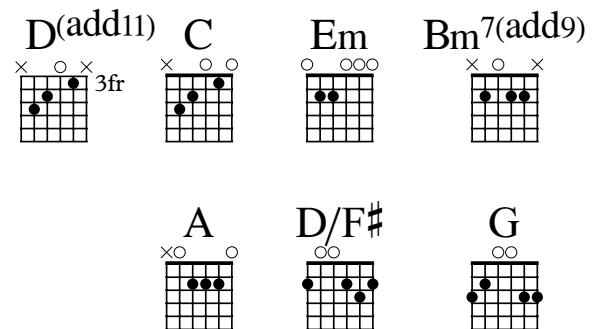

Here I Am To Worship

Key of F# Capo 4

T. Hughes arr. D. Berry

Verse 1:

Dadd11 C Em
Light of the World you stepped down into darkness
Dadd11 C Bm7(9)
Open my eyes let me see
Dadd11 C Em
Beauty that made this heart adore You
Dadd11 C Bm7(9)
Hope of a life spent with You

Chorus:

Dadd11
Here I am to worship
C
Here I am to bow down
Bm7(9) C
Here I am to say that You're my God
Dadd11
You're altogether lovely
C
Altogether worthy
Bm7(9) C
Altogether wonderful to me

Verse 2:

Dadd11 C Em
King of all days oh so highly exalted
Dadd11 C Bm7(9)
Glorious in Heaven above
Dadd11 C Em
Humbly You came to the earth You created
Dadd11 C G
All for love's sake became poor

Bridge:

A D/F# G
I'll never know how much it cost
A D/F# G
To see my sin upon that cross
A D/F# G
I'll never know how much it cost
A D/F# G
To see my sin upon that cross